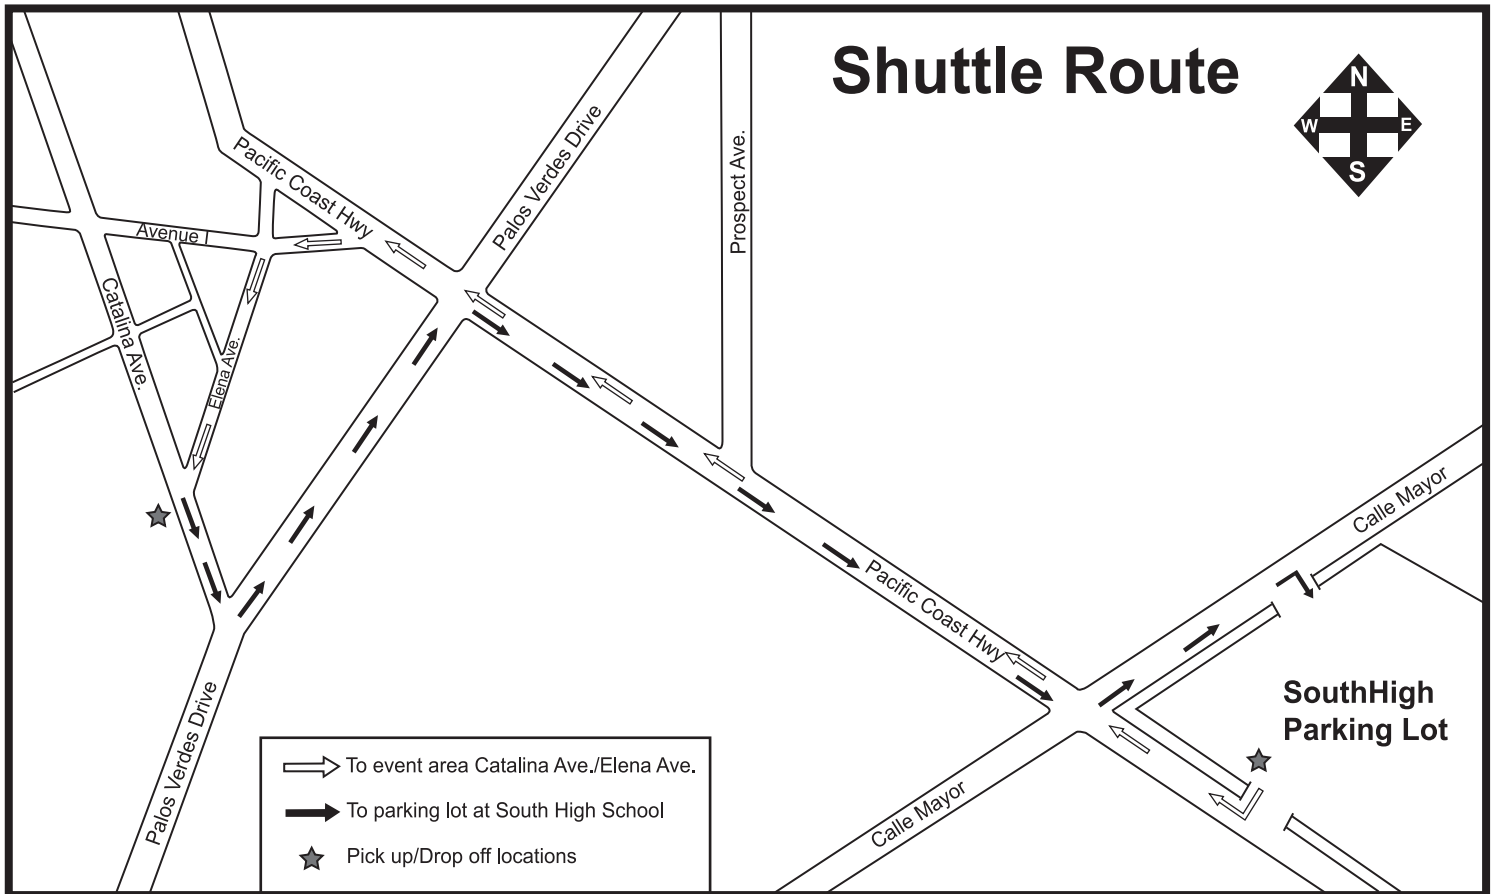

# FREE SHUTTLE SERVICE

4801 Pacific Coast Hwy  
Torrance, CA.

Free Shuttle Service to and from the event to the parking lot will be provided during the following hours:

Saturday 7:00 am-8:00pm

Sunday 8:00 am-8:00pm

## Directions to South High Parking Lot:

Go South on Catalina Ave. towards Palos Verdes Blvd.  
Turn left on Palos Verdes Drive  
Turn right on Pacific Coast Hwy  
Turn left on Call Mayor  
Turn right into South High School Parking Lot

## Link to Map Quest